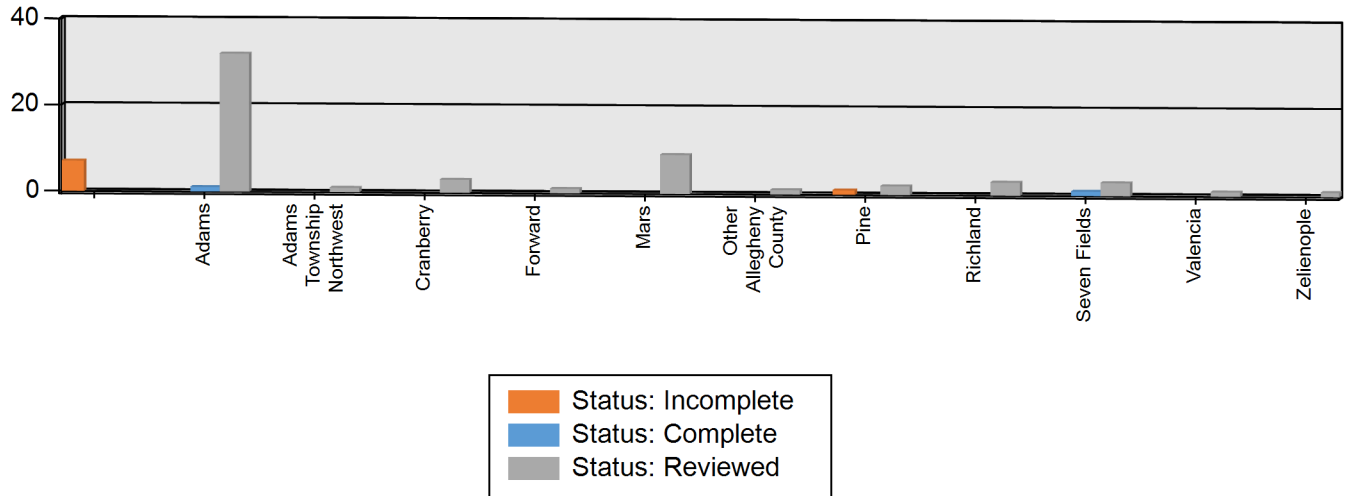

ZONE	Incidents
Status:Complete	
Adams - Adams Township, Butler County	1
Seven Fields - Seven Fields Borough, Butler County	1
TOTAL Complete:	2

ZONE	Incidents
Status:Incomplete	
Unknown	7
Pine - Pine Township, Allegheny County	1
TOTAL Incomplete:	8

ZONE	Incidents
Status:Reviewed	
Adams - Adams Township, Butler County	32
Adams Township Northwest - Callery Fire Area	1
Cranberry - Cranberry Township, Butler County	3
Forward - Forward Township, Butler County	1
Mars - Mars Borough, Butler County	9
Other Allegheny County - Other Areas in Allegheny County	1
Pine - Pine Township, Allegheny County	2
Richland - Richland Township, Allegheny County	3
Seven Fields - Seven Fields Borough, Butler County	3

Zone information is defined on the Basic Info 3 screen of an incident.

Valencia - Valencia Borough, Butler County	1
Zelienople - Zeienople Borough, Butler County	1
TOTAL Reviewed:	57

TOTAL:	67
---------------	-----------